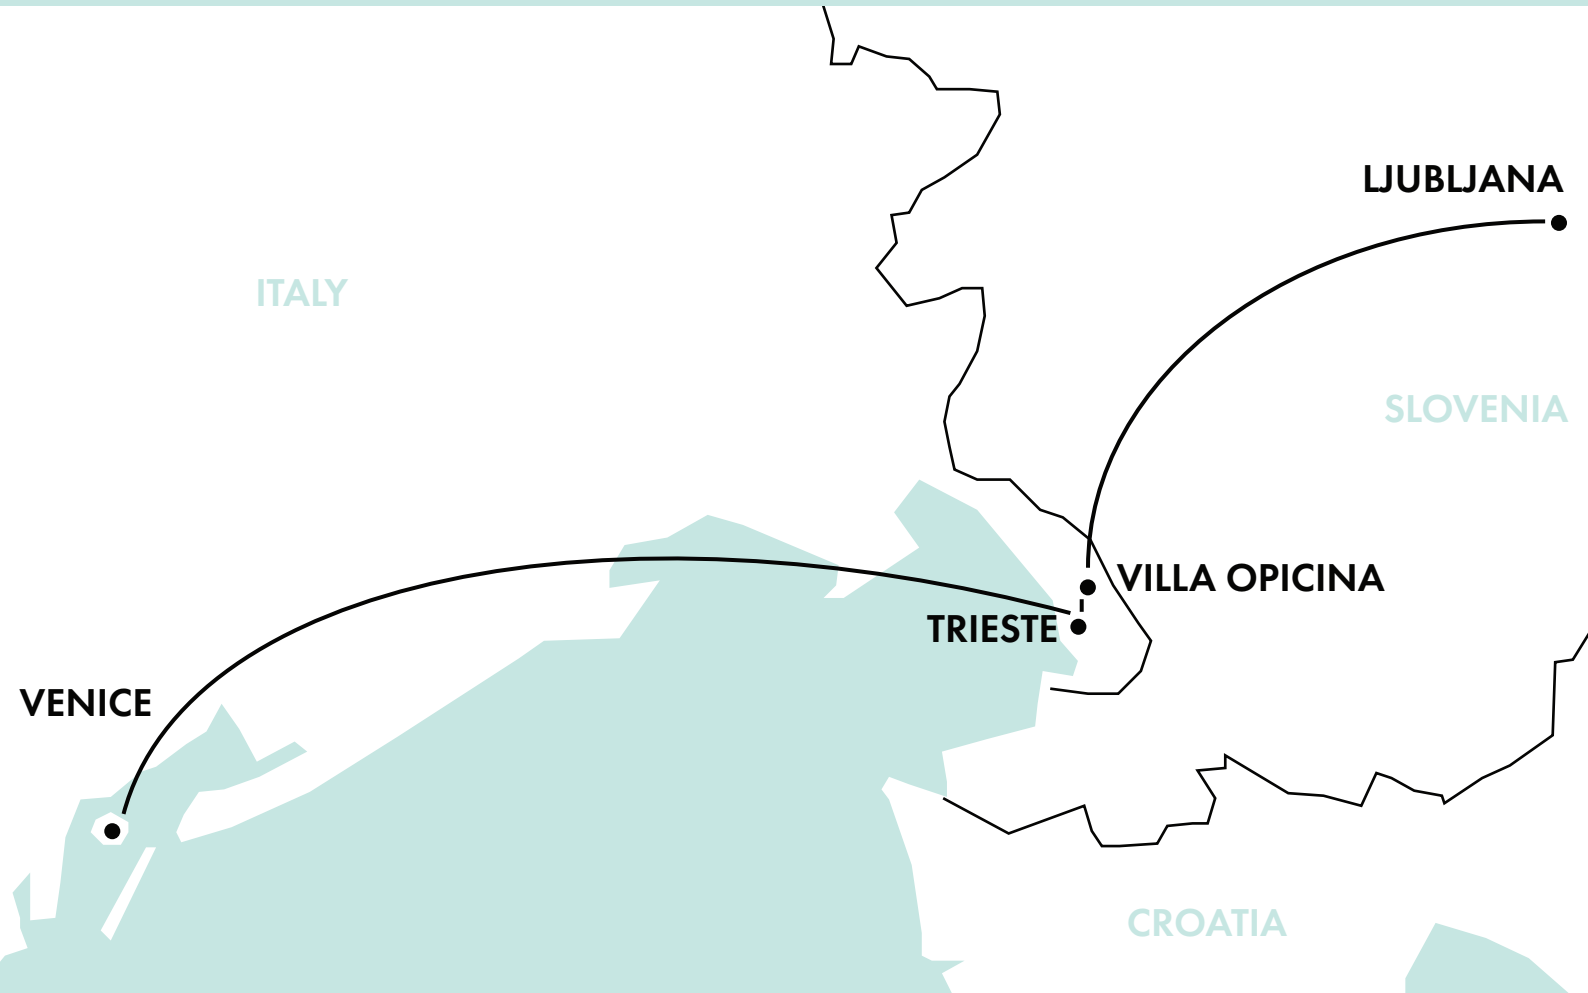

# Ljubljana To Venice By Train

ALMOSTLANDING.COM

## ● Ljubljana - Villa Opicina

Travel: Local Train  
Time Taken: 2 hours

## ● Villa Opicina - Trieste

Travel: Historic Tram  
Time Taken: 25 minutes

## ● Trieste - Venice

Travel: Regional Train  
Time Taken: 2 hours